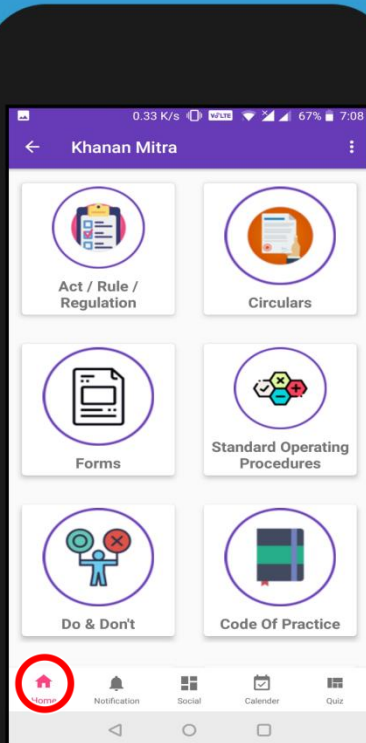

LIBRARY

Library

- ✓ Act/Rule/Regulation
- ✓ Circulars
- ✓ Forms
- ✓ Standard operating Procedures
- ✓ Do & Don't Code of Practice
- ✓ Manuals
- ✓ Best Practice