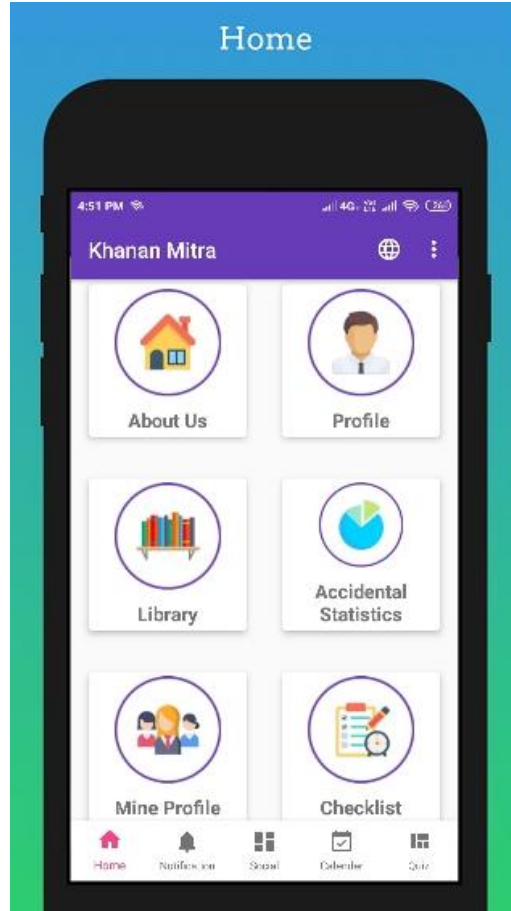

# Khanan Mitra

Khanan Mitra is designed to connect everyone in mine from top management level to the grass root level.

Download App

GET IT ON  
Google Play

Features

# Feature of the App

**KNOWLEDGE  
CENTER**

**APP  
NOTIFICATION**

**POST/DIGITAL  
OUTREACH**

**EVENT  
CALENDER**

**QUIZ**

**BILINGUAL**