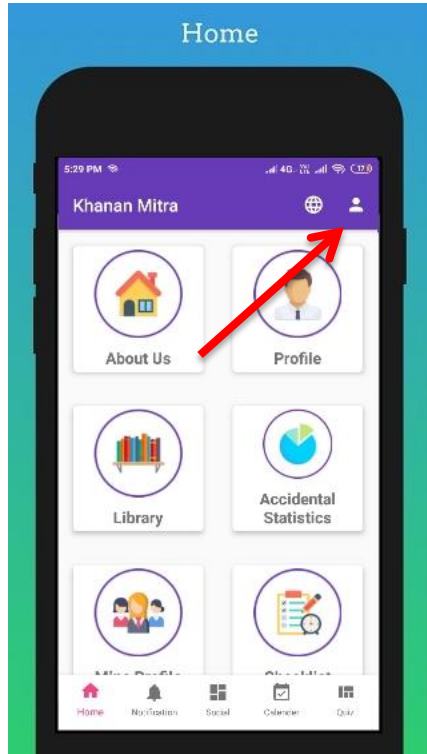

Login

Click on Login Button