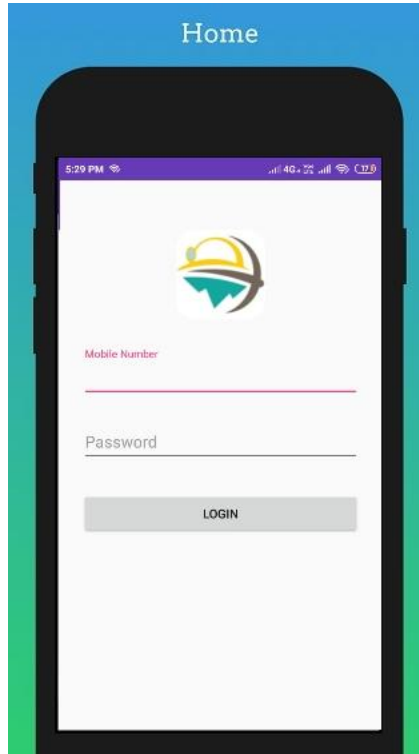

# Feature of the App

**KNOWLEDGE  
CENTER**

**APP  
NOTIFICATION**

**POST/DIGITAL  
OUTREACH**

**EVENT  
CALENDER**

**QUIZ**

**BILINGUAL**

# User Login

- ✓ Employee can login using **Mobile No** and **Password**
- ✓ User login
- ✓ Same mines employee contact list (Mobile No, Email)
- ✓ Without login user would not be able to use some features like quiz, events etc

# Login

Click on Login Button

Using your ID and password you can login by clicking login button.

User profile