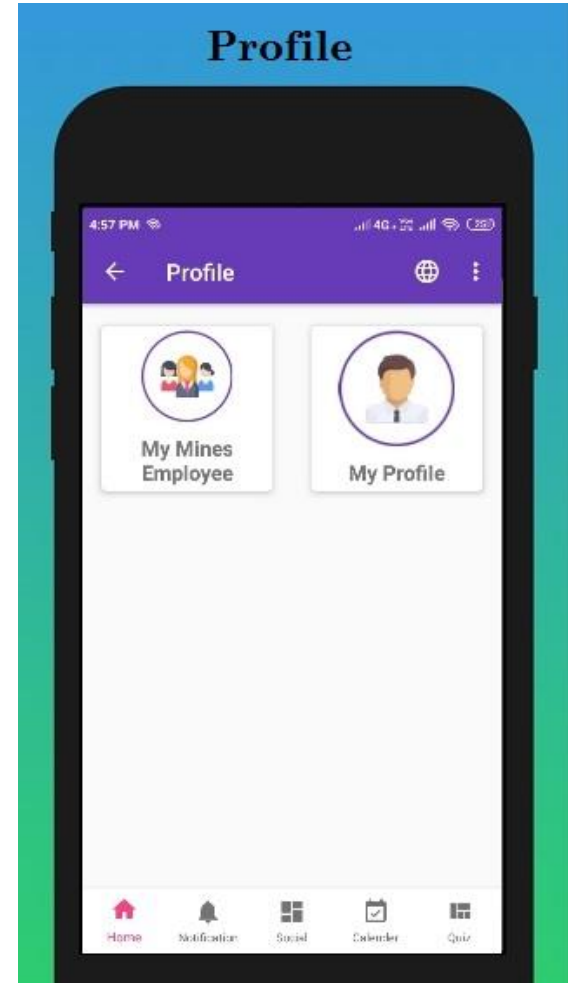

# Khanan Mitra

Khanan Mitra is designed to connect everyone in mine from top management level to the grass root level.

Download App

GET IT ON  
Google Play

Features

# Feature of the App

**KNOWLEDGE  
CENTER**

**APP  
NOTIFICATION**

**POST/DIGITAL  
OUTREACH**

**EVENT  
CALENDER**

**QUIZ**

**BILINGUAL**

# User Login

- ✓ Employee can login using **Mobile No** and **Password**
- ✓ User login
- ✓ Same mines employee contact list (Mobile No, Email)
- ✓ Without login user would not be able to use some features like quiz, events etc