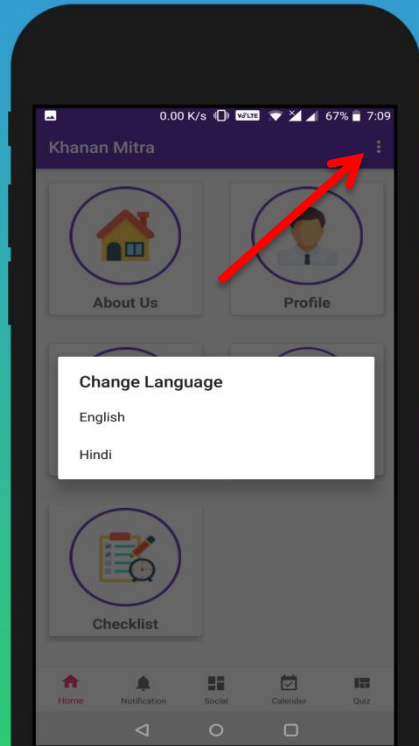

# CALENDAR AND EVENTS

- ✓ Event information
- ✓ Special Day

# REAL TIME QUIZ

- ✓ Compete with all the central region mines at the quiz section

# BILINGUAL

Bilingual

✓ Support for both the languages use the complete app in both **English** and **Hindi** for the ease of use.