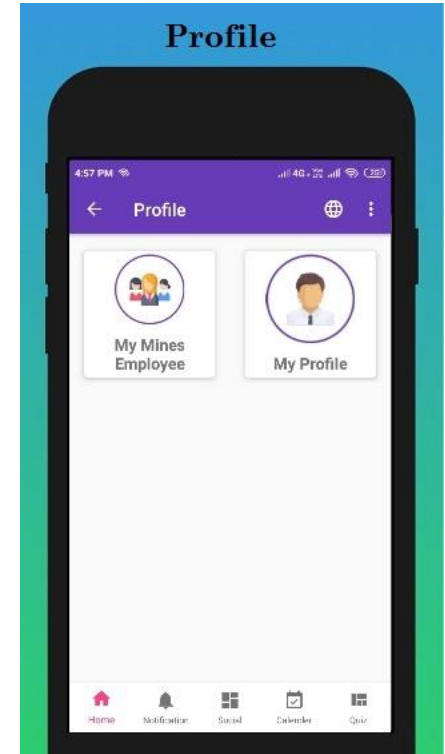

# Feature of the App

**KNOWLEDGE  
CENTER**

**APP  
NOTIFICATION**

**POST/DIGITAL  
OUTREACH**

**EVENT  
CALENDER**

**QUIZ**

**BILINGUAL**

# User Login

- ✓ Employee can login using **Mobile No** and **Password**
- ✓ User login
- ✓ Same mines employee contact list (Mobile No, Email)
- ✓ Without login user would not be able to use some features like quiz, events etc

# Login

Click on Login Button

Using your ID and password you can login by clicking login button.

User profile